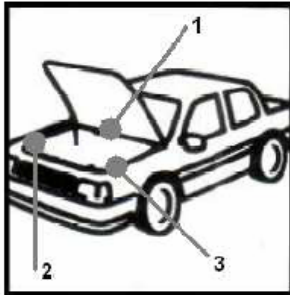

Kia 2011 Update

VIN PLATE LOCATIONS

Rio	
Clear White	UD
Bright Silver	3D
Graphite	ABT
Midnight Black	9B
Signal Red	BEG
Fresh Beige / Latte	FDP
Electronic Blue	FBD
Mocha / Wendy Brown	DBS
Rich Caramel	F2G
Deep Blue	BLA