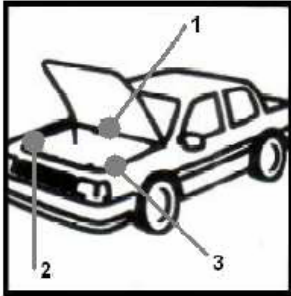

Kia 2011 Update

VIN PLATE LOCATIONS

Rio	
Clear White	UD
Bright Silver	3D
Graphite	ABT
Midnight Black	9B
Signal Red	BEG
Fresh Beige / Latte	FDP
Electronic Blue	FBD
Mocha / Wendy Brown	DBS
Rich Caramel	F2G
Deep Blue	BLA